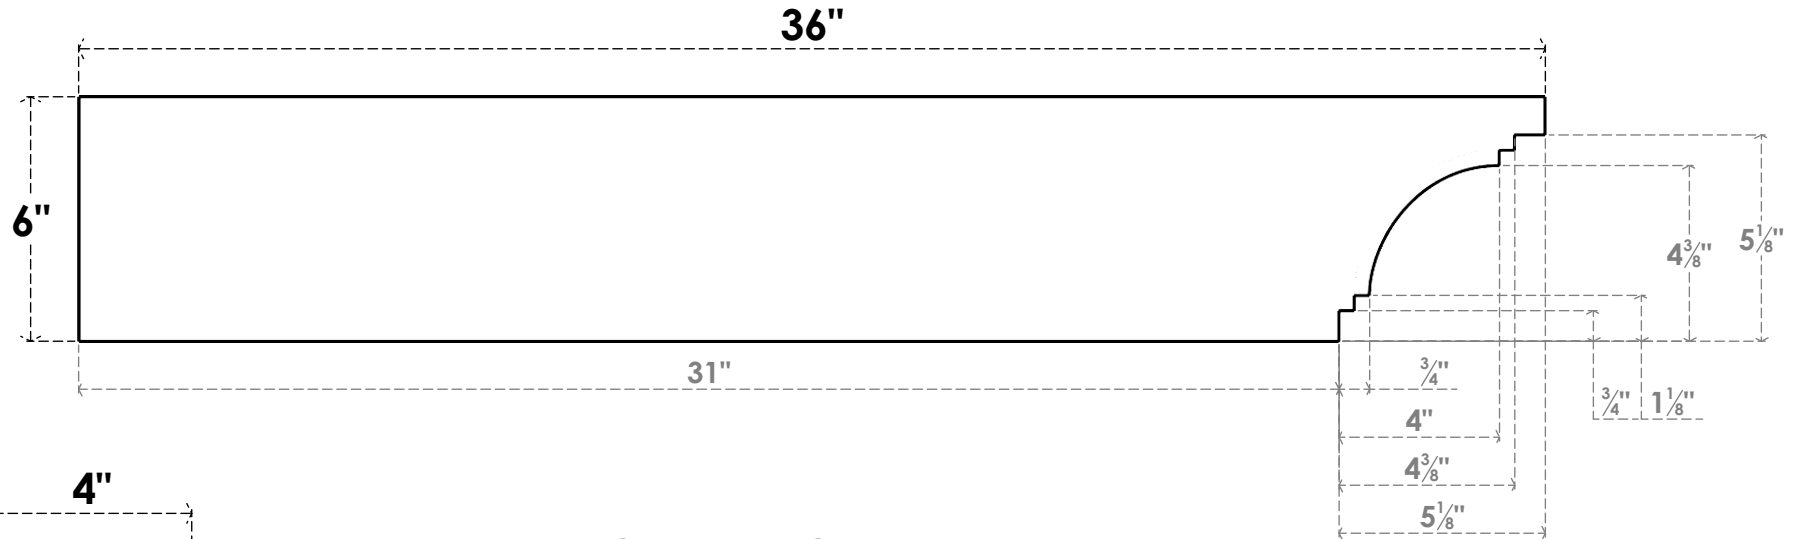

ITEM NUMBER: RFTURO040X06000X36000X006PEC00RCPR

4"W X 6"H X 36"L TIMBERTHANE ROUGH CEDAR PESCADERO FAUX WOOD OPEN RAFTER TAIL, 6"L END, PRIMED TAN

SIDE PROFILE

FRONT PROFILE

ISOMETRIC

GENERATED DATE : 03/02/2023