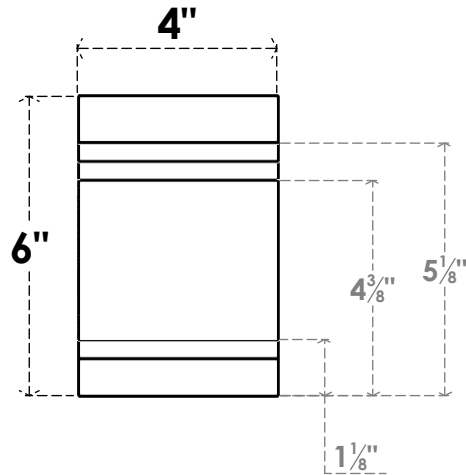

ITEM NUMBER: RFTURO040X06000X36000X006PEC00RCPR

4"W X 6"H X 36"L TIMBERTHANE ROUGH CEDAR PESCADERO FAUX WOOD OPEN RAFTER TAIL, 6"L END, PRIMED TAN

SIDE PROFILE

FRONT PROFILE

ISOMETRIC

GENERATED DATE : 03/02/2023